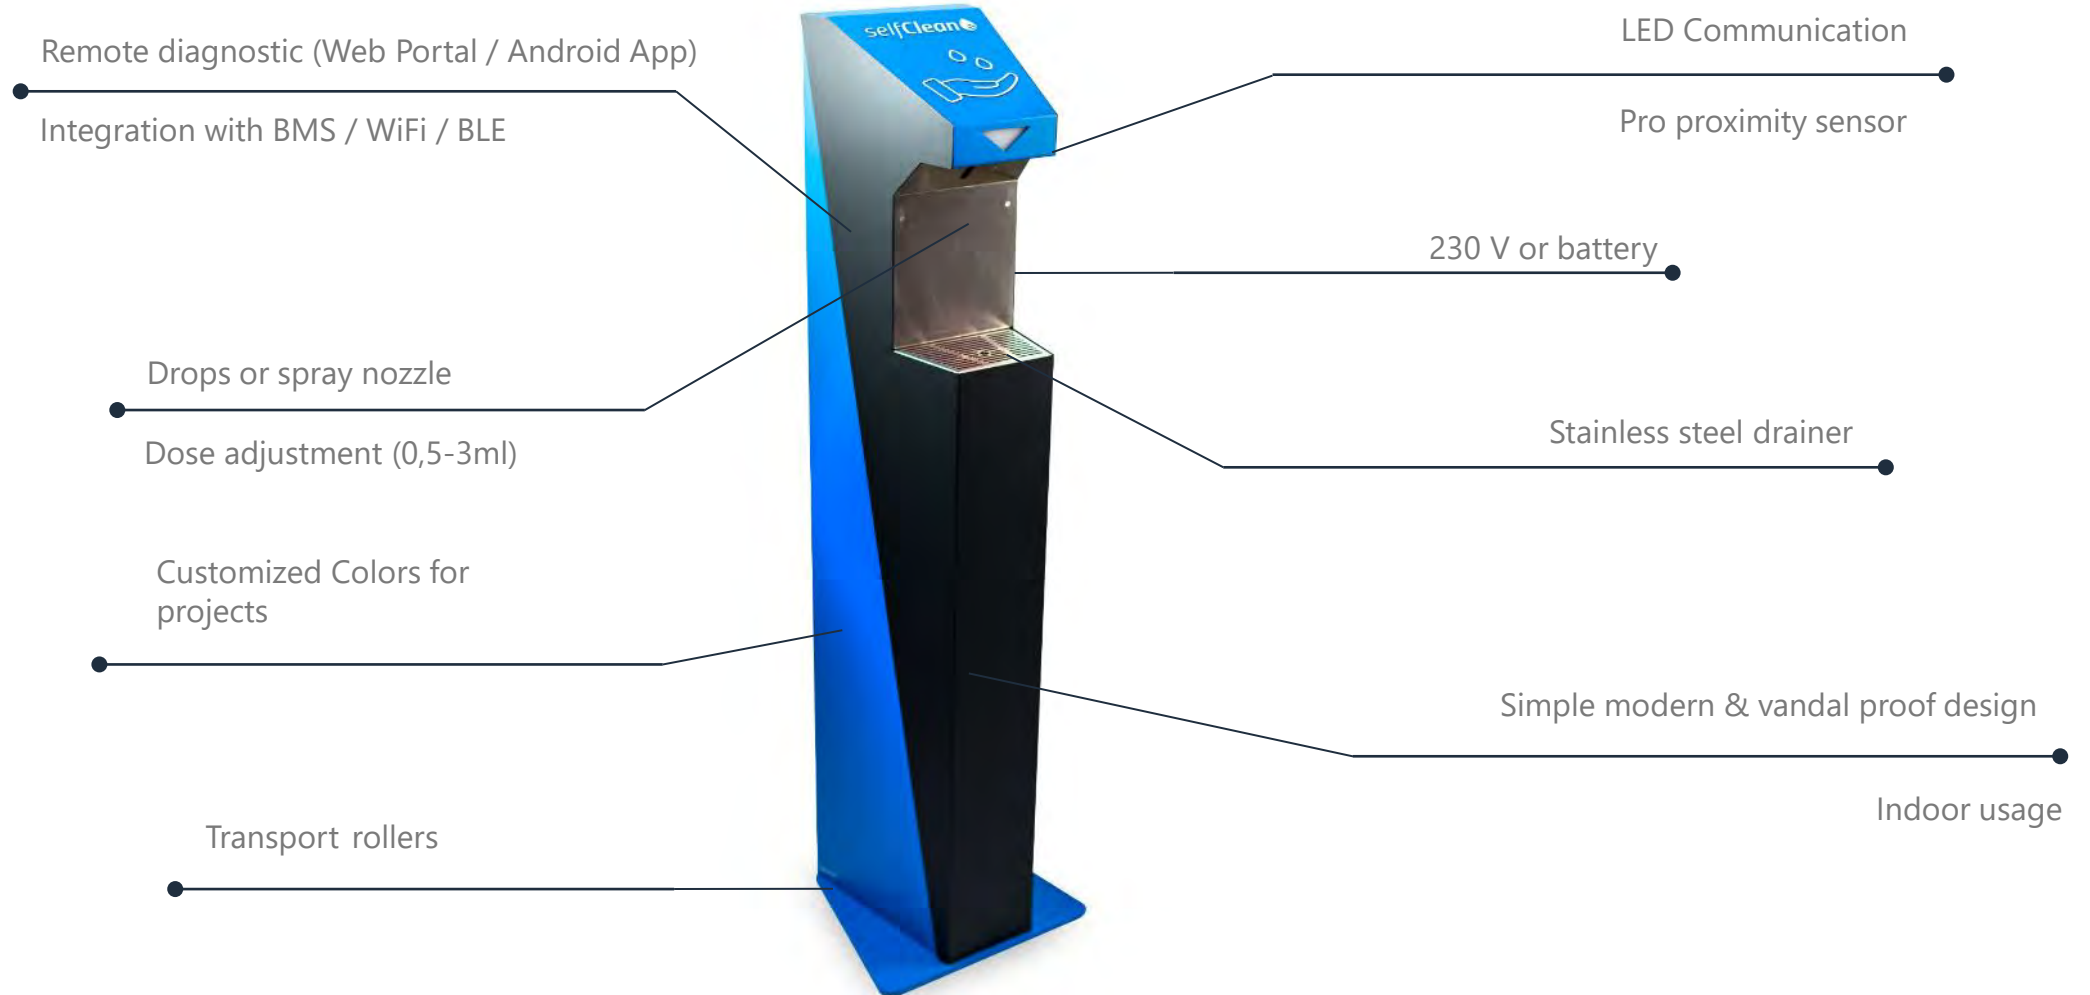

Contactless & Secure

Safety First - Solution for mass usage